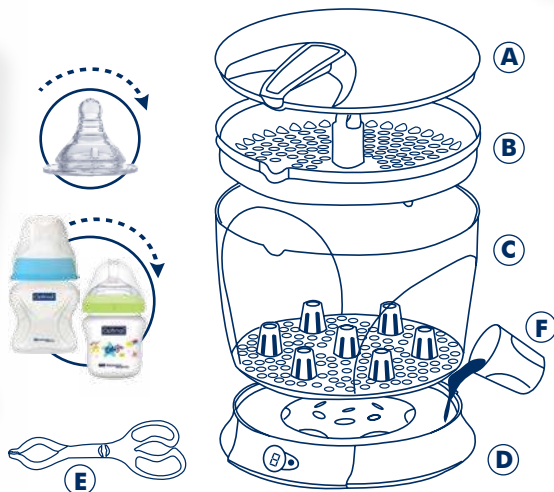

- Easy sterilization
- Help & protect mother from pain and inflammation.

OPB - 1170

Small (12mm)

OPB - 1171

Medium (14mm)

OPB - 1172

Large (16mm)

Digital Steam Sterilizers

Optimal's Electric sterilizer is made to thoroughly remove milk residue from feeding dishes, thus eliminate all germs and bacteria that could come in contact with one's child.

OPB - 1118	OPB - 1071
12 mins sterilization	9 mins sterilization
6 bottles	7 bottles
Plate for nipples	Plate for nipples
Tonge	Tonge
LED digital display	LED digital display
-	Red Light heat warning
Quite operation	Quite operation
Auto stop	Auto stop

Direction of use:

- Remove the stainless steel base (D), measure water in the cup (F) and pour into base.
- Close the base with the bottle rack (C)
- Add feeding bottles (without their handles or teats)
- Place the accessory rack on top for teats and covers
- Close using the top/lid
- Turn on and wait till it automatically turns off
- After it cools down, remove the top part, and use the tonge (E) to pull out the sterilized items.