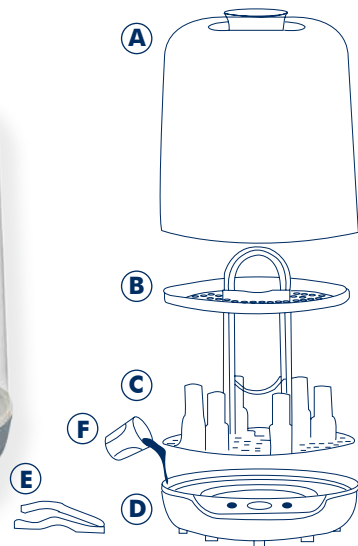

Optimal's Electric sterilizer is made to thoroughly remove milk residue from feeding dishes, thus eliminate all germs and bacteria that could come in contact with one's child.

OPB - 1118	OPB - 1071
12 mins sterilization	9 mins sterilization
6 bottles	7 bottles
Plate for nipples	Plate for nipples
Tonge	Tonge
LED digital display	LED digital display
-	Red Light heat warning
Quite operation	Quite operation
Auto stop	Auto stop