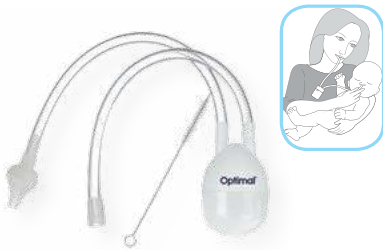

Hygienically removes excess mucus from baby's nose.

Nasal Cleanser with Brushes

OPB - 1072

Rotary Cleaning Brush With Nipple Brush

OPB - 1073

Silicone Nasal Aspirator

Pumps and gently removes mucus with minimal discomfort.