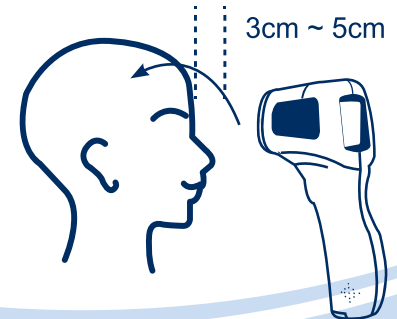

OPM - 1336

OPM - 1327

10°C ~ 40°C
(50°F ~ 104°F)

Place in the measurement environment for 20 minutes

Wipe any sweat

No gear

Aim at the side of forehead

3~5cm
(1.2~2in)

- Aim the thermometer probe at the side of the forehead.
- keep the distance between 3cm-5cm.
- Wipe any perspiration from the forehead

Non-contact measuring

Digital & Flexible Thermometers

Memory

Auto Power off