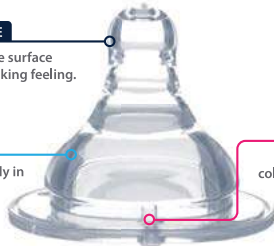

AIR VALVE

Prevents the nipple from collapsing, and allows for an even milk flow.