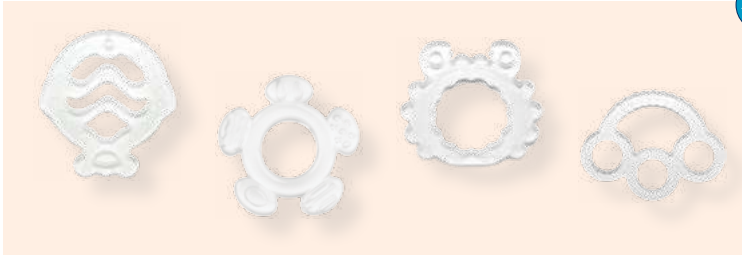

Safe Raw Material

Heat Resistant

Funny Frog Shape

Easy To Clean

Silicone Baby Teethers

OPB - 1250

Multiple teething surfaces | Massage and stimulate gums

- Resistant to chewing and pulling.
- Suitable for 0-24 months baby to develop fine motor skills and improve hand-eye coordination
- Ribbed texture improves the baby's sensory development.
- Made from flexible food-grade silicone.
- Perfect size and shape, so that children do not suffocate