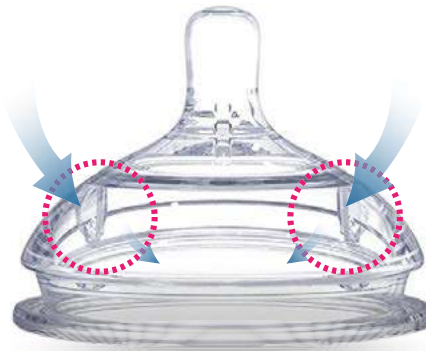

flexible
60 Sec. (24/display)

FEEDING BOTTLES

Optimal range of Well-Being Feeding Bottles comes in a variety of sizes and materials, all BPA-free (bisphenol A) to meet the safety requirements and taste of all moms.

MAMILLA BOTTLES

IDENTICAL SHAPE TO MOMMY'S BREAST

DOUBLE ANTI-COLIC SYSTEM

2 Levels of Flow available:

- Slow Flow (0-6 months)
- Medium Flow (6-18 months)

OPTIMAL'S new improved slow and medium Flow Wide Neck nipple features a unique vertical and horizontal double-venting system that effectively reduces colic and prevents the nipple from collapsing